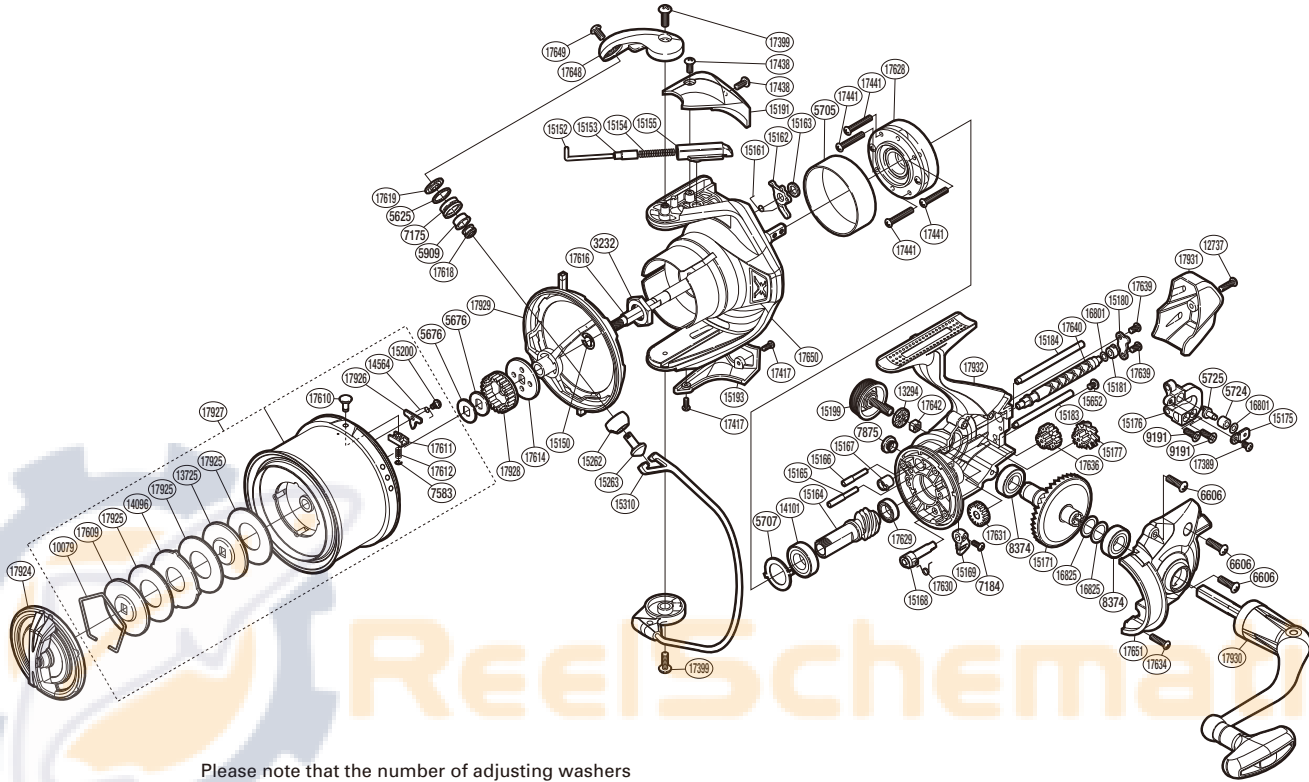

SHIMANO

ULTEGRA XSD S A-RB

UL-35XSDCOMP

Please note that the number of adjusting washers may not be the same as shown in the exploded views. (51SG873501X) (Adjustment will vary with each individual product.)